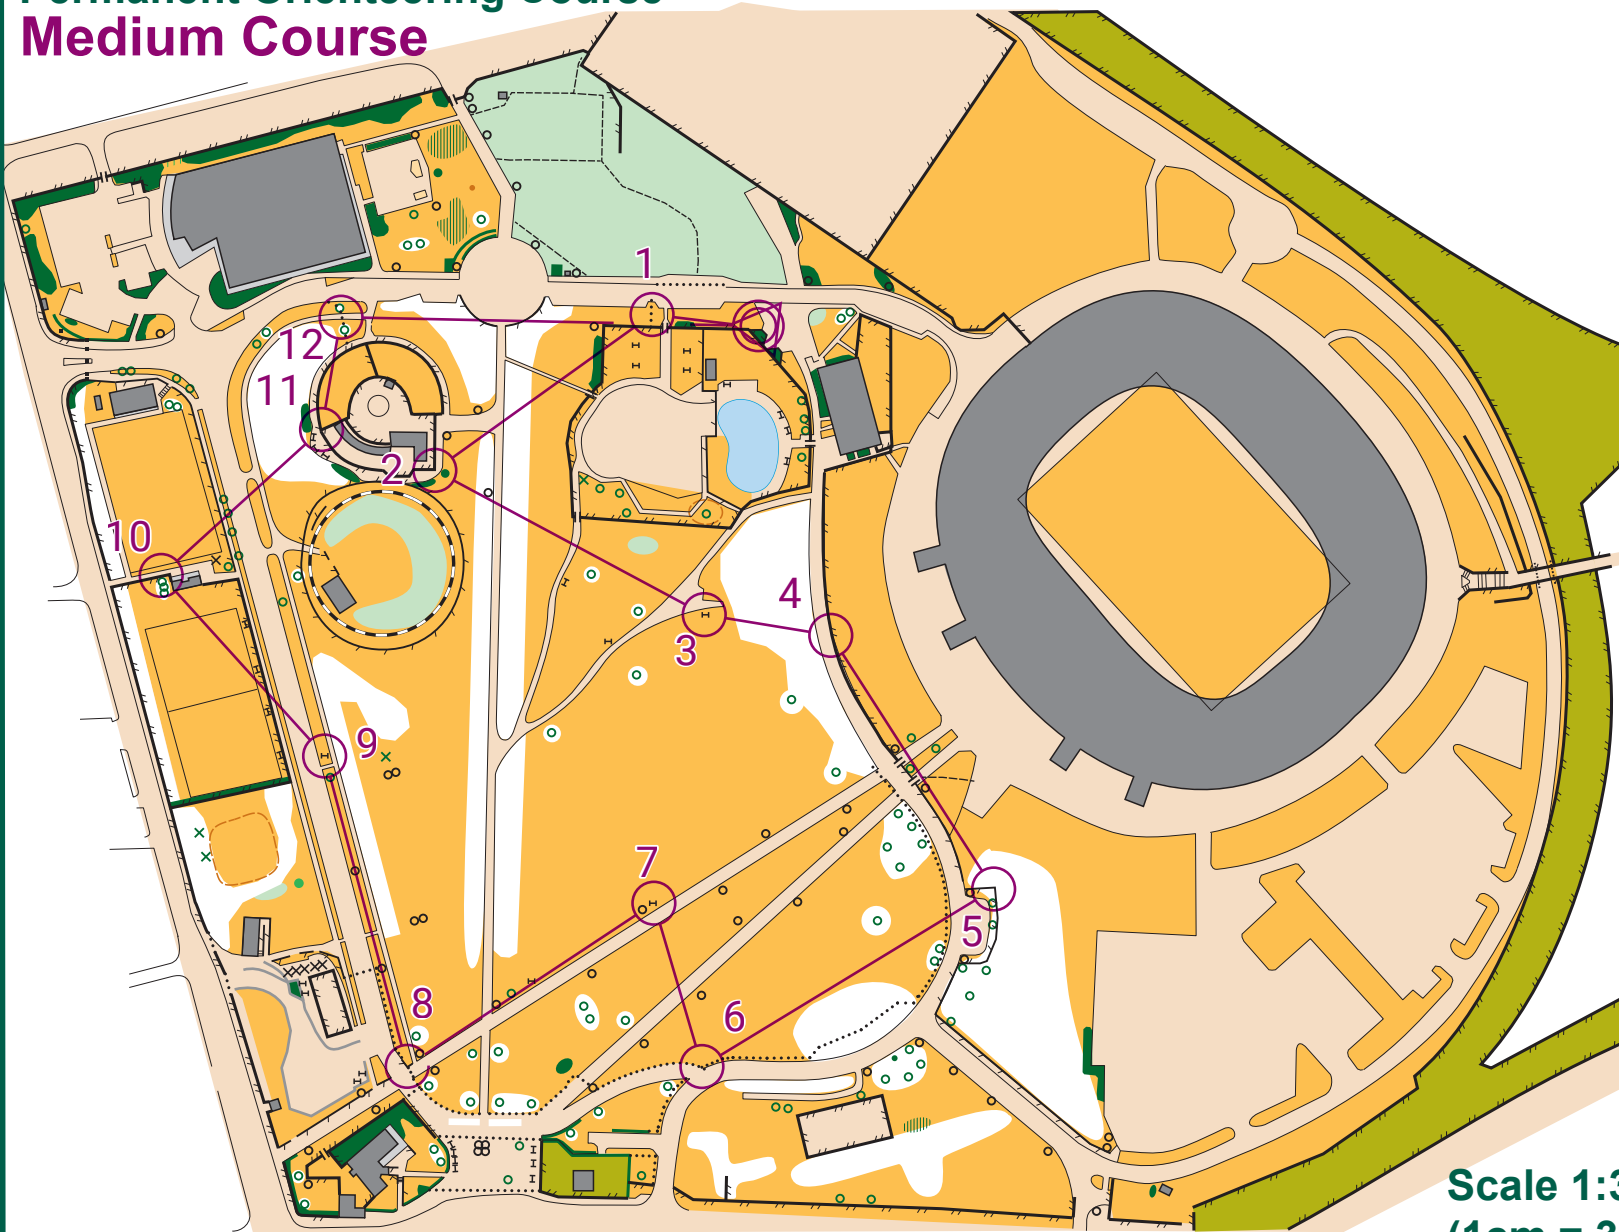

West Park, Hull

Permanent Orienteering Course Medium Course

Legend

- road
- surfaced paths
- small path
- wall
- fence
- high fence, with gate
- hedge
- contour
- formline
- line of posts
- building
- play equipment
- post, bench, notice, bin
- single tree, tree stump
- private land
- open land (mown)
- rough open land
- woodland
- thicker woodland
- bushes/thicket
- out of bounds

2016_POC_West Park

Medium Course	1.3 km	
	Start:	
1	S	Post
2	M	SE outside corner of fence
3	Y	Bench/table
4	Z	W side of fence
5	E	NE inside corner of fence
6	F	Post
7	N	Bench/table
8	H	Fence
9	J	Bench/table
10	V	N side of fence
11	P	Fence junction
12	R	Post
Navigate 170 m to finish		

Scale 1:3000
(1cm = 30m)

Based on Ordnance Survey mapping with the permission of HMSO.
Crown copyright 2020 OS 100015287