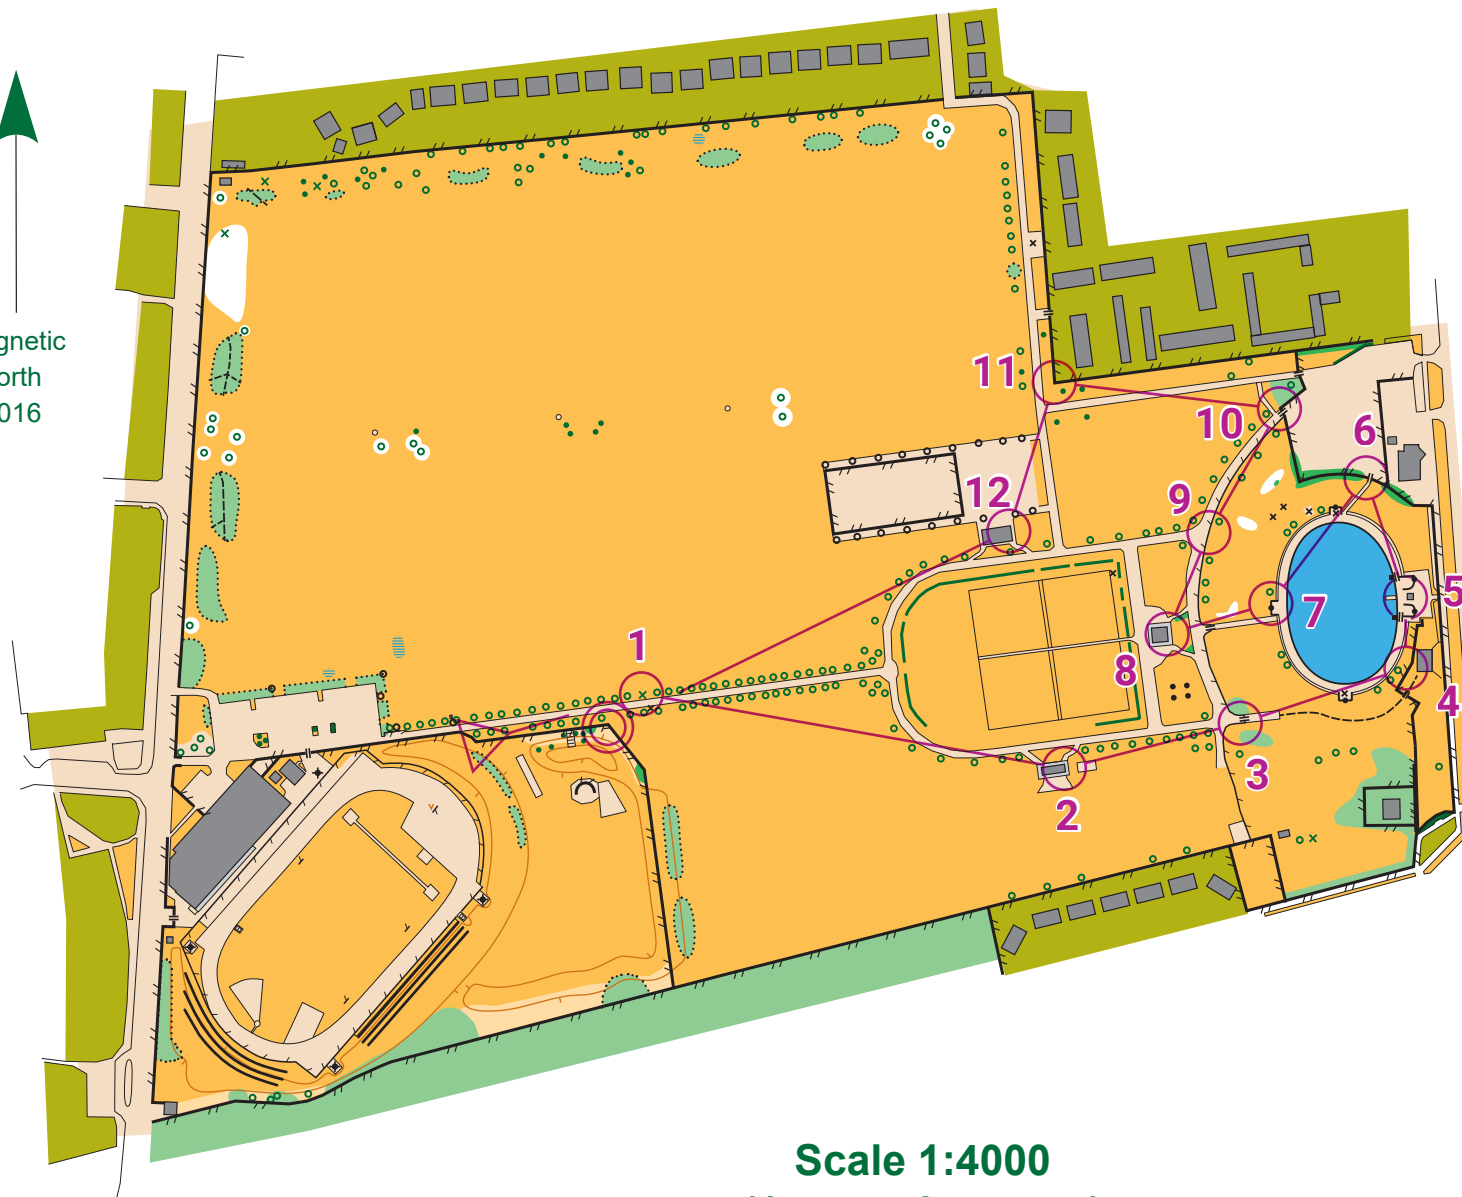

Costello Playing Fields

Medium Course

magnetic north
2016

Scale 1:4000
(1cm = 40 metres)

Legend

- road
- surfaced paths
- small path
- wall
- fence
- high fence, with gate
- hedge
- contour
- formline
- line of posts
- building
- play equipment
- post, bench, notice, bin
- single tree, tree stump
- pond
- private land
- open land (mown)
- rough open land
- woodland
- thicker woodland
- bushes/thicket
- out of bounds

Costello PF		
Medium Course	1.3 km	
	Start: N side of fence	
1	A	Root stock
2	I	E side of building
3	H	N side of S fence
4	G	NW side of fence
5	F	W side of building
6	T	S side of fence
7	D	NW inside corner of stone wall
8	C	E side of building
9	O	W side of fence
10	U	NW outside corner of fence
11	V	SW outside corner of fence
12	B	E side of building
Navigate 240 m to finish		