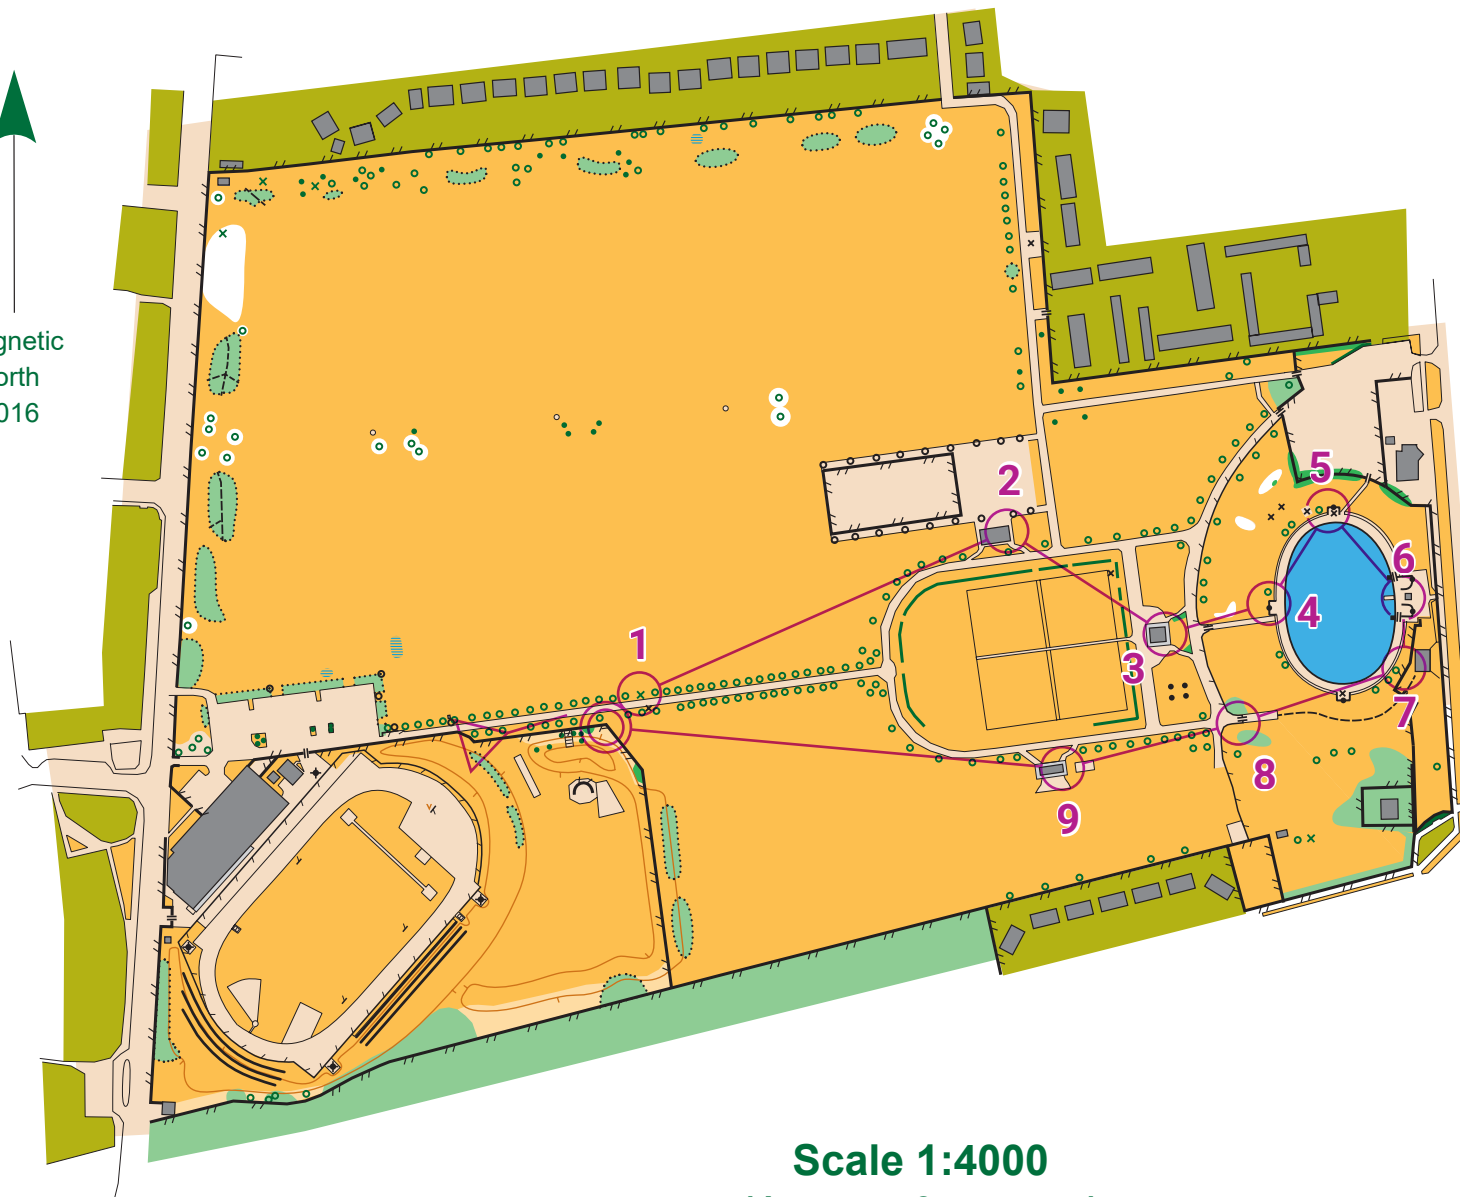

Costello Playing Fields

Short Course

magnetic north
2016

Legend

- road
- surfaced paths
- small path
- wall
- fence
- high fence, with gate
- hedge
- contour
- formline
- line of posts
- building
- play equipment
- post, bench, notice, bin
- single tree, tree stump
- pond
- private land
- open land (mown)
- rough open land
- woodland
- thicker woodland
- bushes/thicket
- out of bounds

Scale 1:4000
(1cm = 40 metres)

Costello PF		
Short Course	1.0 km	
▶	Start: N side of fence	
1	A	Root stock
2	B	E side of building
3	C	E side of building
4	D	NW inside corner of stone wall
5	E	W side of stone wall
6	F	W side of building
7	G	NW side of fence
8	H	N side of S fence
9	I	E side of building
Navigate 240 m to finish		